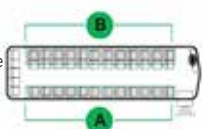

2 porta anteriore
front door