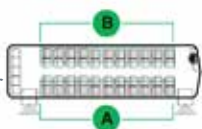

P.1400 EasyRACK

Cod.	Tipo - Type	L (mm)			Sinus/Strip LED							
63562	1 porta anteriore e/o posteriore front and/or back door	A) 6.900 B) 6.900	A) 7x2 seats B) 8x2 seats	6 x 61892 P412 7 x 61902 P412 17 x 62152 P412	14 x neon 24V/13W	ABS	Int/Inner: SKY Est/Outer: TX29	150	•	•	•	

1 porta ant e/o post
front and/or back door