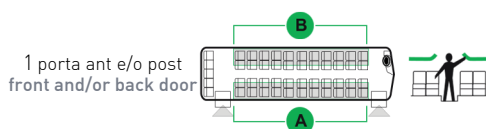

Peso confezione - Package weight

Secondo componenti - According to components

Normative - Norms

pag. G2

P.1000 PLANET

Cod.	Tipo - Type	L (mm)				Striscia/Strip LED							
62389	1 porta ant e/o post front and/or back door	A) 4.782 B) 4.782	A) 6x2 seats B) 6x2 seats	A) 6 x 61601 P158 B) 8 x 61611 P158	10 x neon 24V/13W	Sec. X Sec. X	Int/Inner: SKY Est/Outer: BALTIC	90	•	•	•		
62511	1 porta ant e/o post front and/or back door	A) 6.090 B) 6.090	A) 7x2 seats B) 8x2 seats	A) 8 x 62329 P340 B) 7 x 62819 P340	10 x neon 24V/13W	Sec. Y Sec. Y	Int/Inner: SKY Est/Outer: BALTIC	90	•	•	•		
63029	1 porta ant e/o post front and/or back door	A) 3.995 B) 3.995	A) 6x2 seats B) 6x2 seats	A) 4 x 61601 P158 B) 8 x 61611 P158	8 x neon 24V/13W	Sec. X Sec. X	Int/Inner: SKY Est/Outer: BALTIC	74	•	•	•		
64281	1 porta ant e/o post front and/or back door	A) 4.300 B) 4.300	A) 5x2 seats B) 5x2 seats	A) 6 x 65659 P340 B) 4 x 65599 P340	6 x neon 12V/13W	Sec. X Sec. X	Int/Inner: SKY Est/Outer: TX 25	80	•	•	•		
63601	1 porta ant e/o post front and/or back door	A) 4.360 B) 4.880	A) 6x2 seats B) 7x2 seats	A) 1 x 61601 P158 B) 12 x 61611 P158	9 x neon 24V/13W	Sec. X Sec. X	Int/Inner: SKY Est/Outer: NO	85	•	•	•		
64709	1 porta ant e/o post front and/or back door	A) 3.695 B) 4.105	A) 5x2 seats B) 6x2 seats	A) 3 x 61601 P158 B) 8 x 61611 P158	9 x neon 24V/13W	Sec. X Sec. X	Int/Inner: SKY Est/Outer: NO	72	•	•	•		
67099	1 porta ant e/o post front and/or back door	A) 4.750 B) 4.750	A) 6X2 seats B) 7x2 seats	A) 5 x 61601 P158 B) 8 x 61611 P158	10 x neon 24V/13W	Sec. X Sec. X	Int/Inner: SKY Est/Outer: BALTIC	87	•	•	•		
66471	1 porta ant e/o post front and/or back door	A) 5.640 B) 6.520	A) 7X2 seats B) 7x2 seats	A) 6 x 62351 P158 B) 8 x 67407 P158	12 x neon 24V/13W	Sec. X Sec. X	Int/Inner: SKY Est/Outer: BALTIC	110	•	•	•		
61402	2 porta anteriore front door	A) 4.620 B) 5.020	A) 6x1 seats B) 6x2 seats	A) 6 x 60128 P160 B) 7 x 60128 P160 6 x 64859 P160	8 x L1 led 12V/7W 10 x L2 led 12V/7W	A) Sec. Z B) Sec. Y	Int/Inner: SKY Est/Outer: BALTIC	85	•	•			
62291	2 porta anteriore front door	A) 5.503 B) 6.333	A) 7x2 seats B) 7x1 seats	A) 6 x 62351 P158 B) 8 x 67407 P158	12 x neon 12V/13W	Sec. X Sec. X	Int/Inner: SKY Est/Outer: BALTIC	105	•	•	•		
63531	2 porta anteriore front door	A) 2.910 B) 3.780	A) 4x1 seats B) 5x2 seats	A) 9 x 60128 P160 B) 5 x 64859 P160	7 x neon 12V/13W	Sec. Z Sec. Z	Int/Inner: SKY Est/Outer: BALTIC	57	•	•	•		
63559	2 porta anteriore front door	A) 4.620 B) 5.020	A) 6x1 seats B) 6x2 seats	A) 9 x 60128 P160 B) 6 x 64859 P160	10 x neon 12V/13W	Sec. Z Sec. Y	Int/Inner: SKY Est/Outer: BALTIC	85	•	•	•		
66471	2 porta anteriore front door	A) 5.640 B) 6.520	A) 7x2 seats B) 7x2 seats	A) 6 x 62351 P158 B) 8 x 67407 P158	12 x neon 24V/13W	Sec. X Sec. X	Int/Inner: SKY Est/Outer: BALTIC	110	•	•	•		
63571	2 porta anteriore front door	A) 3.600 B) 4.490	A) 5x1 seats B) 6x2 seats	17 x 66929 P390	7 x neon 12V/13W	Sec. Z Sec. Y	Int/Inner: SKY Est/Outer: NO	72	•	•			
68439	2 porta anteriore front door	A) 4.385 B) 5.160	A) 6x2 seats B) 7x2 seats	A) 7 x 62329 P340 B) 6 x 62819 P340	8 x neon 24V/13W	Sec. Y Sec. Y	Int/Inner: SKY Est/Outer: BALTIC	87	•	•	•		
68499	2 porta anteriore front door	A) 4.385 B) 5.160	A) 6x2 seats B) 7x2 seats	A) 7 x 65599 P340 B) 6 x 65659 P340	8 x neon 24V/13W	Sec. Y Sec. Y	Int/Inner: SKY Est/Outer: BALTIC	87	•	•	•		
65132	2 porta anteriore front door	A) 5.640 B) 6.520	A) 7x2 seats B) 7x2 seats	A) 6 x 62351 P158 B) 8 x 67407 P158	13 x L1 led 12V/7W 11 x L2 led 12V/7W	Sec. X Sec. X	Int/Inner: SKY Est/Outer: BALTIC	110	•	•	•		
65002	2 porta anteriore front door	A) 5.503 B) 6.333	A) 7x2 seats B) 7x1 seats	A) 6 x 62351 P158 B) 8 x 67407 P158	10 x L1 led 12V/7W 10 x L2 led 12V/7W	Sec. X Sec. X	Int/Inner: SKY Est/Outer: BALTIC	105	•	•	•		
65802	2 porta anteriore front door	A) 5.740 B) 6.590	A) 7x2 seats B) 7x1 seats	A) 6 x 62351 P158 B) 8 x 67407 P158	12 x L1 led 12V/7W 10 x L2 led 12V/7W	Sec. X Sec. X	Int/Inner: SKY Est/Outer: BALTIC	110	•	•	•		
65092	2 porta anteriore front door	A) 5.740 B) 6.570	A) 7x2 seats B) 7x1 seats	A) 6 x 62351 P158 B) 8 x 67407 P158	12 x L1 led 12V/7W 10 x L2 led 12V/7W	Sec. X Sec. X	Int/Inner: SKY Est/Outer: BALTIC	110	•	•	•		
62342	2 porta anteriore front door	A) 5.503 B) 6.333	A) 7x2 seats B) 7x1 seats	A) 6 x 62351 P158 B) 8 x 67407 P158	12 x neon 24V/13W	Sec. X Sec. X	Int/Inner: SKY Est/Outer: BALTIC	110	•	•	•		
66019	3 porta centrale middle door	A) 3.112 B) 5.700 C) 1.884	A) 4x2 seats B) 7x2 seats C) 2x2 seats	8 x 62869 P158 5 x 62879 P158	10 x neon 24V/13W	Sec. X	Int/Inner: SKY Est/Outer: BALTIC	92	•	•	•		
68209	3 porta centrale middle door	A) 3.232 B) 7.260 C) 3.095	A) 4x2 seats B) 9x2 seats C) 4x2 seats	16 x 62329 P340 1 x 62819 P340	12 x neon 24V/13W	Sec. W	Int/Inner: SKY Est/Outer: BALTIC	125	•	•	•		