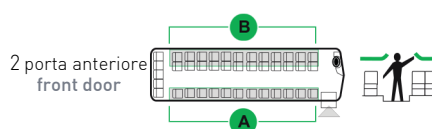

Peso confezione - Package weight

Secondo componenti - According to components

Normative - Norms

pag. G2

P.1000 PLANET

Cod.	Tipo - Type	L (mm)				Striscia/Strip LED							
62389	1 porta ant e/o post front and/or back door	A) 4.782 B) 4.782	A) 6x2 seats B) 6x2 seats	A) 6 x 61601 P158 B) 8 x 61611 P158	10 x neon 24V/13W	Sec. X Sec. X	Int/Inner: SKY Est/Outer: BALTIC	90	•	•	•		
62511	1 porta ant e/o post front and/or back door	A) 6.090 B) 6.090	A) 7x2 seats B) 8x2 seats	A) 8 x 62329 P340 B) 7 x 62819 P340	10 x neon 24V/13W	Sec. Y Sec. Y	Int/Inner: SKY Est/Outer: BALTIC	90	•	•	•		
63029	1 porta ant e/o post front and/or back door	A) 3.995 B) 3.995	A) 6x2 seats B) 6x2 seats	A) 4 x 61601 P158 B) 8 x 61611 P158	8 x neon 24V/13W	Sec. X Sec. X	Int/Inner: SKY Est/Outer: BALTIC	74	•	•	•		
64281	1 porta ant e/o post front and/or back door	A) 4.300 B) 4.300	A) 5x2 seats B) 5x2 seats	A) 6 x 65659 P340 B) 4 x 65599 P340	6 x neon 12V/13W	Sec. X Sec. X	Int/Inner: SKY Est/Outer: TX 25	80	•	•	•		
63601	1 porta ant e/o post front and/or back door	A) 4.360 B) 4.880	A) 6x2 seats B) 7x2 seats	A) 1 x 61601 P158 B) 12 x 61611 P158	9 x neon 24V/13W	Sec. X Sec. X	Int/Inner: SKY Est/Outer: NO	85	•	•	•		
64709	1 porta ant e/o post front and/or back door	A) 3.695 B) 4.105	A) 5x2 seats B) 6x2 seats	A) 3 x 61601 P158 B) 8 x 61611 P158	9 x neon 24V/13W	Sec. X Sec. X	Int/Inner: SKY Est/Outer: NO	72	•	•	•		
67099	1 porta ant e/o post front and/or back door	A) 4.750 B) 4.750	A) 6X2 seats B) 7x2 seats	A) 5 x 61601 P158 B) 8 x 61611 P158	10 x neon 24V/13W	Sec. X Sec. X	Int/Inner: SKY Est/Outer: BALTIC	87	•	•	•		
66471	1 porta ant e/o post front and/or back door	A) 5.640 B) 6.520	A) 7X2 seats B) 7x2 seats	A) 6 x 62351 P158 B) 8 x 67407 P158	12 x neon 24V/13W	Sec. X Sec. X	Int/Inner: SKY Est/Outer: BALTIC	110	•	•	•		
61402	2 porta anteriore front door	A) 4.620 B) 5.020	A) 6x1 seats B) 6x2 seats	A) 6 x 60128 P160 B) 7 x 60128 P160 6 x 64859 P160	8 x L1 led 12V/7W 10 x L2 led 12V/7W	A) Sec. Z B) Sec. Y	Int/Inner: SKY Est/Outer: BALTIC	85	•	•			
62291	2 porta anteriore front door	A) 5.503 B) 6.333	A) 7x2 seats B) 7x1 seats	A) 6 x 62351 P158 B) 8 x 67407 P158	12 x neon 12V/13W	Sec. X Sec. X	Int/Inner: SKY Est/Outer: BALTIC	105	•	•	•		
63531	2 porta anteriore front door	A) 2.910 B) 3.780	A) 4x1 seats B) 5x2 seats	A) 9 x 60128 P160 B) 5 x 64859 P160	7 x neon 12V/13W	Sec. Z Sec. Z	Int/Inner: SKY Est/Outer: BALTIC	57	•	•	•		
63559	2 porta anteriore front door	A) 4.620 B) 5.020	A) 6x1 seats B) 6x2 seats	A) 9 x 60128 P160 B) 6 x 64859 P160	10 x neon 12V/13W	Sec. Z Sec. Y	Int/Inner: SKY Est/Outer: BALTIC	85	•	•	•		
66471	2 porta anteriore front door	A) 5.640 B) 6.520	A) 7x2 seats B) 7x2 seats	A) 6 x 62351 P158 B) 8 x 67407 P158	12 x neon 24V/13W	Sec. X Sec. X	Int/Inner: SKY Est/Outer: BALTIC	110	•	•	•		
63571	2 porta anteriore front door	A) 3.600 B) 4.490	A) 5x1 seats B) 6x2 seats	17 x 66929 P390	7 x neon 12V/13W	Sec. Z Sec. Y	Int/Inner: SKY Est/Outer: NO	72	•	•			
68439	2 porta anteriore front door	A) 4.385 B) 5.160	A) 6x2 seats B) 7x2 seats	A) 7 x 62329 P340 B) 6 x 62819 P340	8 x neon 24V/13W	Sec. Y Sec. Y	Int/Inner: SKY Est/Outer: BALTIC	87	•	•	•		
68499	2 porta anteriore front door	A) 4.385 B) 5.160	A) 6x2 seats B) 7x2 seats	A) 7 x 65599 P340 B) 6 x 65659 P340	8 x neon 24V/13W	Sec. Y Sec. Y	Int/Inner: SKY Est/Outer: BALTIC	87	•	•	•		
65132	2 porta anteriore front door	A) 5.640 B) 6.520	A) 7x2 seats B) 7x2 seats	A) 6 x 62351 P158 B) 8 x 67407 P158	13 x L1 led 12V/7W 11 x L2 led 12V/7W	Sec. X Sec. X	Int/Inner: SKY Est/Outer: BALTIC	110	•	•	•		
65002	2 porta anteriore front door	A) 5.503 B) 6.333	A) 7x2 seats B) 7x1 seats	A) 6 x 62351 P158 B) 8 x 67407 P158	10 x L1 led 12V/7W 10 x L2 led 12V/7W	Sec. X Sec. X	Int/Inner: SKY Est/Outer: BALTIC	105	•	•	•		
65802	2 porta anteriore front door	A) 5.740 B) 6.590	A) 7x2 seats B) 7x1 seats	A) 6 x 62351 P158 B) 8 x 67407 P158	12 x L1 led 12V/7W 10 x L2 led 12V/7W	Sec. X Sec. X	Int/Inner: SKY Est/Outer: BALTIC	110	•	•	•		
65092	2 porta anteriore front door	A) 5.740 B) 6.570	A) 7x2 seats B) 7x1 seats	A) 6 x 62351 P158 B) 8 x 67407 P158	12 x L1 led 12V/7W 10 x L2 led 12V/7W	Sec. X Sec. X	Int/Inner: SKY Est/Outer: BALTIC	110	•	•	•		
62342	2 porta anteriore front door	A) 5.503 B) 6.333	A) 7x2 seats B) 7x1 seats	A) 6 x 62351 P158 B) 8 x 67407 P158	12 x neon 24V/13W	Sec. X Sec. X	Int/Inner: SKY Est/Outer: BALTIC	110	•	•	•		
66019	3 porta centrale middle door	A) 3.112 B) 5.700 C) 1.884	A) 4x2 seats B) 7x2 seats C) 2x2 seats	8 x 62869 P158 5 x 62879 P158	10 x neon 24V/13W	Sec. X	Int/Inner: SKY Est/Outer: BALTIC	92	•	•	•		
68209	3 porta centrale middle door	A) 3.232 B) 7.260 C) 3.095	A) 4x2 seats B) 9x2 seats C) 4x2 seats	16 x 62329 P340 1 x 62819 P340	12 x neon 24V/13W	Sec. W	Int/Inner: SKY Est/Outer: BALTIC	125	•	•	•		