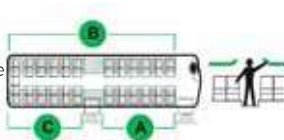

3 porta centrale middle door